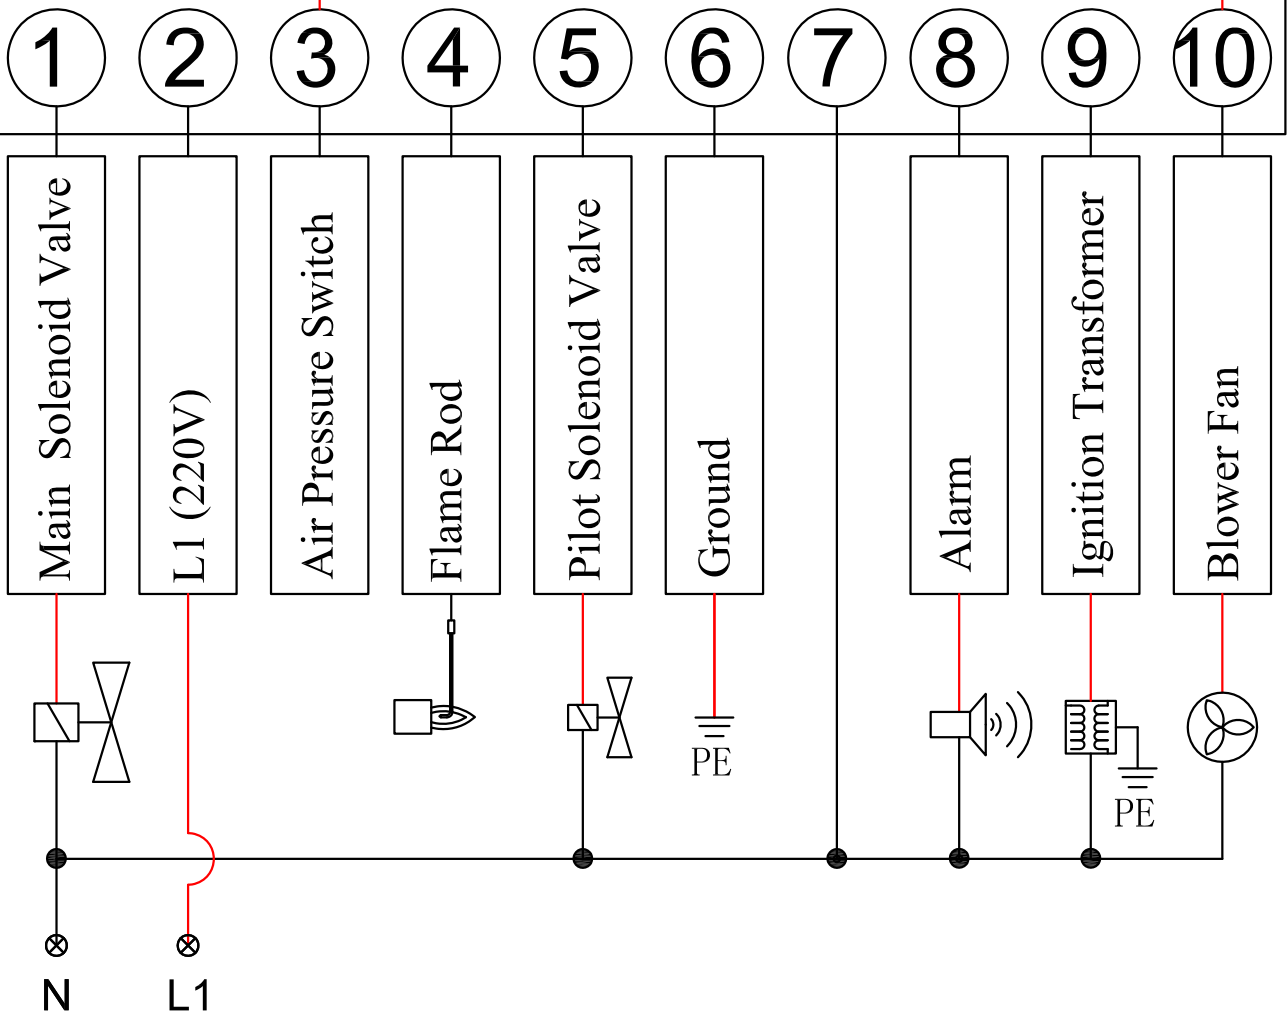

R4715

www.abb-furnace.com
www.0808170170.com

Air Pressure Switch

Itemref	Quantity	Title/Name, designation, material, dimension etc	Article No./Reference
Designed by XIE	Checked by HAI	Approved by - date FENG-01/01/17	File name LAYOUT
ABB FURNACE CO.,LTD.		CUSTOMER	R4715-BURNER-CONTROLLER-LAYOUT
Scale(A4) 1:x		Edition 0	Sheet 1/1
View(Third)			