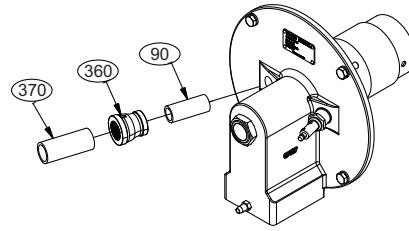

# Eclipse ThermJet Burners

Model TJ0300

Spare Parts List Edition 5.16

Version 2

1/2" UV SCANNER OPTION

3/4" UV SCANNER OPTION

EXTENDED 3/4" UV SCANNER OPTION

EXTENDED 1" UV SCANNER OPTION

Ref	Part Number	Description
80	23045	Spark Plug
90	18727	UV Scanner Adapter (Extended)
90	18720	UV Scanner Adapter
100	13225	Peepsight
110	13445	Pressure Tap
120	7038-1	Nozzle, Cast Iron
120	7128-1	Nozzle, Stainless Steel
130	15885	Set Screw M6 x 10
130	10024356	Stainless Set Screw M6 x10
140	14778	O-ring
150	14188-3	Orifice Plate, Natural Gas, 29.0 mm
150	14188-19	Orifice Plate, Propane, 22.5 mm
150	14188-19	Orifice Plate, Butane, 22.5 mm
180	10039-1	Orifice Plate, Air, 90.0 mm
210	10025753	Down Fired Block and Holder HV
210	10025754	Down Fired Block and Holder MV
210	10046045	Block and Holder, HV
210	10046020	Block and Holder, MV
210	108721	Combustor, Alloy, HV
210	108721-1	Combustor Alloy, MV
230	10027	Gasket, Mounting
260	10001	Screw FH M8 x 16mm
270	15890	Block and Holder M10 lock washer
280	15889	Block and Holder M10 nut
290	10025704	Gasket Down Firing Block to Chamber
290	15242	Gasket Block and Holder to Chamber
360	19307	UV Scanner Coupling 3/4" NPT
360	112REB	UV Scanner Coupling 1" NPT

Ref	Part Number	Description
370	18742	UV Scanner Adapter 3/4" NPT
370	20466	UV Scanner Adapter 3/4" NPT Extended
370	19546	UV Scanner Adapter 1" NPT

Note: If replacing the flame tube or combustion block (210), it is also recommended to replace the nozzle (120) at the same time.