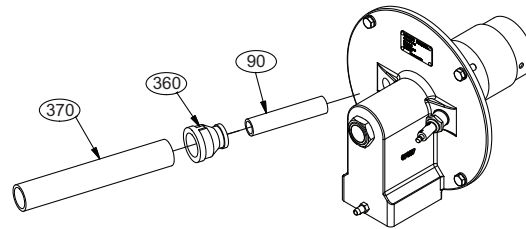

# Eclipse ThermJet Burners

Model TJ0300

Spare Parts List Edition 5.16

Version 2

1/2" UV SCANNER OPTION

3/4" UV SCANNER OPTION

EXTENDED 3/4" UV SCANNER OPTION

EXTENDED 1" UV SCANNER OPTION

Ref	Part Number	Description
80	23045	Spark Plug
90	18727	UV Scanner Adapter (Extended)
90	18720	UV Scanner Adapter
100	13225	Peepsight
110	13445	Pressure Tap
120	7038-1	Nozzle, Cast Iron
120	7128-1	Nozzle, Stainless Steel
130	15885	Set Screw M6 x 10
130	10024356	Stainless Set Screw M6 x10
140	14778	O-ring
150	14188-3	Orifice Plate, Natural Gas, 29.0 mm
150	14188-19	Orifice Plate, Propane, 22.5 mm
150	14188-19	Orifice Plate, Butane, 22.5 mm
180	10039-1	Orifice Plate, Air, 90.0 mm
210	10025753	Down Fired Block and Holder HV
210	10025754	Down Fired Block and Holder MV
210	10046045	Block and Holder, HV
210	10046020	Block and Holder, MV
210	108721	Combustor, Alloy, HV
210	108721-1	Combustor Alloy, MV
230	10027	Gasket, Mounting
260	10001	Screw FH M8 x 16mm
270	15890	Block and Holder M10 lock washer
280	15889	Block and Holder M10 nut
290	10025704	Gasket Down Firing Block to Chamber
290	15242	Gasket Block and Holder to Chamber
360	19307	UV Scanner Coupling 3/4" NPT
360	112REB	UV Scanner Coupling 1" NPT

Ref	Part Number	Description
370	18742	UV Scanner Adapter 3/4" NPT
370	20466	UV Scanner Adapter 3/4" NPT Extended
370	19546	UV Scanner Adapter 1" NPT

Note: If replacing the flame tube or combustion block (210), it is also recommended to replace the nozzle (120) at the same time.