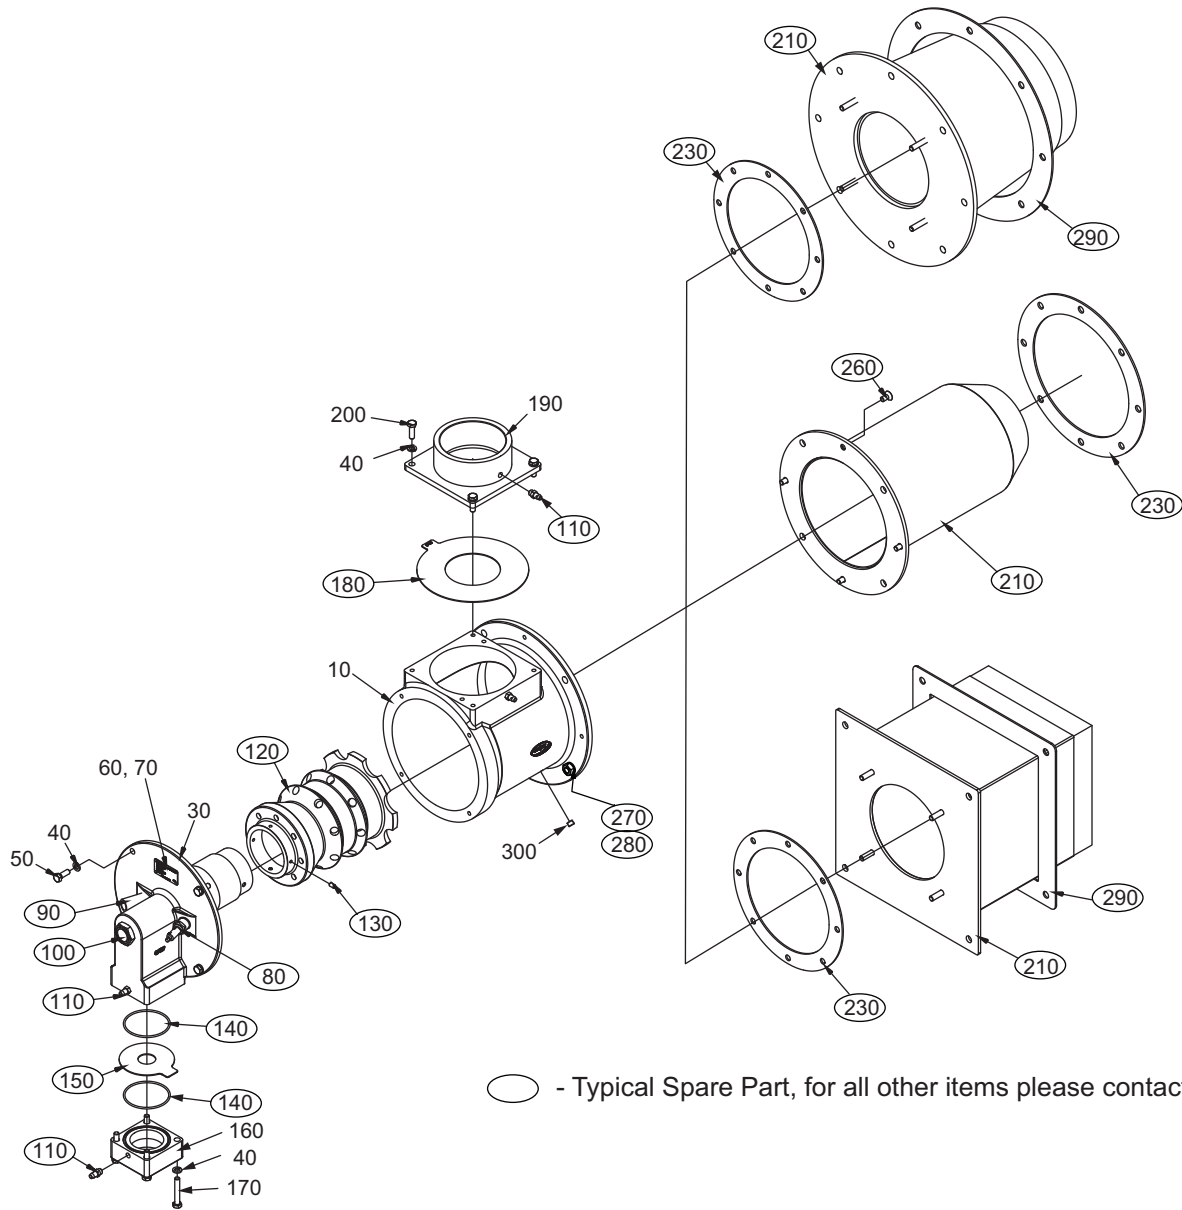

# Eclipse ThermJet Burners

Model TJ0300

Spare Parts List Edition 5.16

Version 2

1/2" UV SCANNER OPTION

3/4" UV SCANNER OPTION

EXTENDED 3/4" UV SCANNER OPTION

EXTENDED 1" UV SCANNER OPTION

Ref	Part Number	Description
80	23045	Spark Plug
90	18727	UV Scanner Adapter (Extended)
90	18720	UV Scanner Adapter
100	13225	Peepsight
110	13445	Pressure Tap
120	7038-1	Nozzle, Cast Iron
120	7128-1	Nozzle, Stainless Steel
130	15885	Set Screw M6 x 10
130	10024356	Stainless Set Screw M6 x10
140	14778	O-ring
150	14188-3	Orifice Plate, Natural Gas, 29.0 mm
150	14188-19	Orifice Plate, Propane, 22.5 mm
150	14188-19	Orifice Plate, Butane, 22.5 mm
180	10039-1	Orifice Plate, Air, 90.0 mm
210	10025753	Down Fired Block and Holder HV
210	10025754	Down Fired Block and Holder MV
210	10046045	Block and Holder, HV
210	10046020	Block and Holder, MV
210	108721	Combustor, Alloy, HV
210	108721-1	Combustor Alloy, MV
230	10027	Gasket, Mounting
260	10001	Screw FH M8 x 16mm
270	15890	Block and Holder M10 lock washer
280	15889	Block and Holder M10 nut
290	10025704	Gasket Down Firing Block to Chamber
290	15242	Gasket Block and Holder to Chamber
360	19307	UV Scanner Coupling 3/4" NPT
360	112REB	UV Scanner Coupling 1" NPT

Ref	Part Number	Description
370	18742	UV Scanner Adapter 3/4" NPT
370	20466	UV Scanner Adapter 3/4" NPT Extended
370	19546	UV Scanner Adapter 1" NPT

Note: If replacing the flame tube or combustion block (210), it is also recommended to replace the nozzle (120) at the same time.