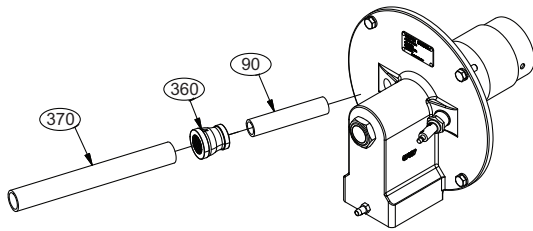

# Eclipse ThermJet Burners

Model TJ0300

Spare Parts List Edition 5.16

Version 2

1/2" UV SCANNER OPTION

3/4" UV SCANNER OPTION

EXTENDED 3/4" UV SCANNER OPTION

EXTENDED 1" UV SCANNER OPTION

Ref	Part Number	Description
80	23045	Spark Plug
90	18727	UV Scanner Adapter (Extended)
90	18720	UV Scanner Adapter
100	13225	Peepsight
110	13445	Pressure Tap
120	7038-1	Nozzle, Cast Iron
120	7128-1	Nozzle, Stainless Steel
130	15885	Set Screw M6 x 10
130	10024356	Stainless Set Screw M6 x10
140	14778	O-ring
150	14188-3	Orifice Plate, Natural Gas, 29.0 mm
150	14188-19	Orifice Plate, Propane, 22.5 mm
150	14188-19	Orifice Plate, Butane, 22.5 mm
180	10039-1	Orifice Plate, Air, 90.0 mm
210	10025753	Down Fired Block and Holder HV
210	10025754	Down Fired Block and Holder MV
210	10046045	Block and Holder, HV
210	10046020	Block and Holder, MV
210	108721	Combustor, Alloy, HV
210	108721-1	Combustor Alloy, MV
230	10027	Gasket, Mounting
260	10001	Screw FH M8 x 16mm
270	15890	Block and Holder M10 lock washer
280	15889	Block and Holder M10 nut
290	10025704	Gasket Down Firing Block to Chamber
290	15242	Gasket Block and Holder to Chamber
360	19307	UV Scanner Coupling 3/4" NPT
360	112REB	UV Scanner Coupling 1" NPT

Ref	Part Number	Description
370	18742	UV Scanner Adapter 3/4" NPT
370	20466	UV Scanner Adapter 3/4" NPT Extended
370	19546	UV Scanner Adapter 1" NPT

Note: If replacing the flame tube or combustion block (210), it is also recommended to replace the nozzle (120) at the same time.