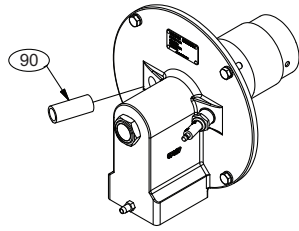

# Eclipse ThermJet Burners

Model TJ0300

Spare Parts List Edition 5.16

Version 2

1/2" UV SCANNER OPTION

3/4" UV SCANNER OPTION

EXTENDED 3/4" UV SCANNER OPTION

EXTENDED 1" UV SCANNER OPTION

Ref	Part Number	Description
80	23045	Spark Plug
90	18727	UV Scanner Adapter (Extended)
90	18720	UV Scanner Adapter
100	13225	Peepsight
110	13445	Pressure Tap
120	7038-1	Nozzle, Cast Iron
120	7128-1	Nozzle, Stainless Steel
130	15885	Set Screw M6 x 10
130	10024356	Stainless Set Screw M6 x10
140	14778	O-ring
150	14188-3	Orifice Plate, Natural Gas, 29.0 mm
150	14188-19	Orifice Plate, Propane, 22.5 mm
150	14188-19	Orifice Plate, Butane, 22.5 mm
180	10039-1	Orifice Plate, Air, 90.0 mm
210	10025753	Down Fired Block and Holder HV
210	10025754	Down Fired Block and Holder MV
210	10046045	Block and Holder, HV
210	10046020	Block and Holder, MV
210	108721	Combustor, Alloy, HV
210	108721-1	Combustor Alloy, MV
230	10027	Gasket, Mounting
260	10001	Screw FH M8 x 16mm
270	15890	Block and Holder M10 lock washer
280	15889	Block and Holder M10 nut
290	10025704	Gasket Down Firing Block to Chamber
290	15242	Gasket Block and Holder to Chamber
360	19307	UV Scanner Coupling 3/4" NPT
360	112REB	UV Scanner Coupling 1" NPT

Ref	Part Number	Description
370	18742	UV Scanner Adapter 3/4" NPT
370	20466	UV Scanner Adapter 3/4" NPT Extended
370	19546	UV Scanner Adapter 1" NPT

Note: If replacing the flame tube or combustion block (210), it is also recommended to replace the nozzle (120) at the same time.