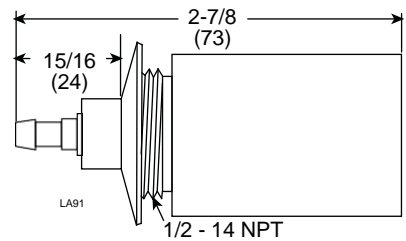

Part number 109031. Flame lead insulator; 1/2" conduit knock-out with ignition stud both ends.