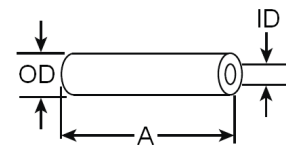

Part number 10008547. Terminal, straight, ceramic, maximum 432°F (220°C).

Part number 10008548. Terminal, right-angle, ceramic, maximum 432°F (220°C).

Insulator, ceramic to support electrode rods

Length A		ID		OD		Part No.
Inches	mm	Inches	mm	Inches	mm	
3"	76	0.130"	3.3	9/16"	14	12130
3"	76	0.140"	3.6	7/16"	11	20255

Insulator, ceramic, 1/2" long used to support 1/8" diameter rod inside pipe.

Pipe Size	Part No.
1/2 inch Sch 80	14462-1
3/4 inch Sch 40	14463
3/4 inch Sch 80	14463-1
1 inch Sch 80	14464-1

Part number 20403. Insulator, ceramic, used to support 1/8" diameter rod inside pipe diameter minimum of 1.625".