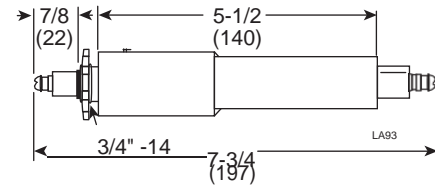

บริษัท เอดีดี เฟอร์เนส จำกัด

ADD FURNACE CO.,LTD.

44 ซอยบรมราชชนนี 70 ถนนบรมราชชนนี แขวงศาลาธรรมสพน์ เขตทวีวัฒนา กรุงเทพฯ 10170

โทร: 02-888-3472 โทร: ออกแบบ:08-08-170-170 แฟกซ์: 02-888-3258

https://www.add-furnace.com E-mail: sales@add-furnace.com

Part number 109344. Feed thru insulator 3/4"-14 pipe thds.; 7-3/4" lg. for 5" thick insulation; ignition studs both ends.

Part number 103401. Swivel adapter to position a flamerod in the flame.

1/4" flamerod

Length A		Part No.
Inches	mm	
1-5/8"	41	13093-5
1-13/16"	46	13093-4
3"	76	13093-3
3-3/4"	95	13093-6
5-3/4"	146	13093
11-3/4"	298	13093-1
17-3/4"	451	13093-2

1/4" adjustable flamerod

Length A		Part No.
Inches	mm	
10-1/4"	260	100602-1
16-1/4"	413	100602-2
19-1/4"	489	100602-3
22-1/4"	565	100602-4
25-1/4"	641	100602-5
28-1/4"	717	100602-6
31-1/4"	794	100602-7
34-1/4"	870	100602-8
12.4"	315	100602-9
21-1/4"	540	100602-10
17-1/4"	438	100602-11
29-1/4"	743	100602-12
50-3/4"	1289	100602-13
45.91"	1166	100602-14
59"	1499	100602-15
24"	610	100621
43-1/2"	1105	100629