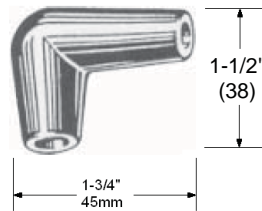

Part number 15996. Terminal, Rajah, straight fitting with half insulation over portion that connects to ignition cable. Snaps onto igniter or flamerod.

Part number 14202. Terminal, Rajah, straight, maximum 225°F (107°C), use with 14202-1 boot.

Part number 10008547. Terminal, straight, ceramic, maximum 432°F (220°C).

Part number 10008548. Terminal, right-angle, ceramic, maximum 432°F (220°C).

Insulator, ceramic to support electrode rods

Length A		ID		OD		Part No.
Inches	mm	Inches	mm	Inches	mm	
3"	76	0.130"	3.3	9/16"	14	12130
3"	76	0.140"	3.6	7/16"	11	20255