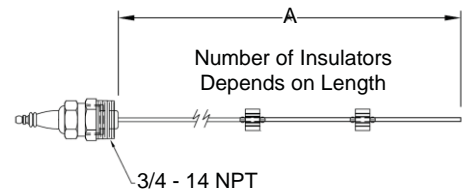

3/4" Igniter.

Length A		Part No.
Inches	mm	
12-1/2"	318	103162-1
18-1/2"	470	103162-2
24.48"	622	103162-3