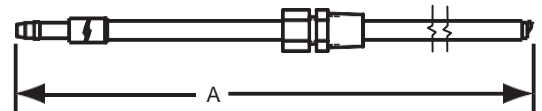

1/4" adjustable self grounding igniters

		Part No.
5.9"	152	150000-44
7.0"	178	150000-41
8.8"	226	150000-26
11.1"	282	150000-28
11.8"	302	150000-31
12.9"	328	150000-32
13.8"	353	150000-33
14.8"	378	150000-27
15.9"	404	150000-29
16.8"	429	150000-36
17.9"	455	150000-1
18.8"	480	150000-2
19.8"	505	150000-3
20.9"	531	150000-4
21.8"	556	150000-5
22.9"	582	150000-6
23.1"	588	150000-45
23.8"	607	150000-7
24.8"	632	150000-8
25.9"	658	150000-9
26.8"	683	150000-10
27.9"	709	150000-11
28.8"	734	150000-12
29.8"	759	150000-13
30.9"	785	150000-14
31.8"	810	150000-15
32.9"	836	150000-16
33.8"	861	150000-17
34.8"	886	150000-18
35.9"	912	150000-19
36.8"	937	150000-20
37.9"	963	150000-21
38.8"	988	150000-22
39.8"	1013	150000-23
40.9"	1039	150000-24
41.8"	1064	150000-25
43.8"	1115	150000-38
45.9"	1166	150000-39
47.3"	1203	150000-46
49.8"	1267	150000-37
53.3"	1354	150000-42
54.8"	1394	150000-47
65.9"	1674	150000-40
77.9"	1981	150000-43