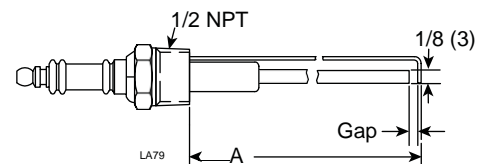

1/2" self grounding igniters.

Length A		Gap	Part No.
Inches	mm		
1.72	43	0.090	10089
2.21	56	0.125	11576
4-1/8"	104	0.125	12568
4.550"	115	0.125	17396
5-1/8"	130	0.063	17652