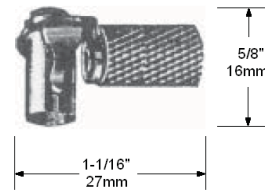

Part number 14204. Terminal, Rajah, right-angle, maximum 225°F (107°C), use with 14204-1 boot.