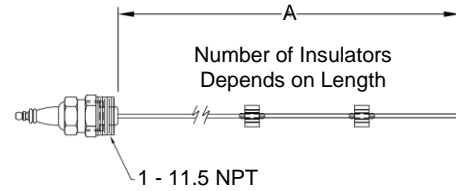

บริษัท เอดีดี เฟอร์เนส จำกัด

ADD FURNACE CO.,LTD.

44 ซอยบรมราชชนนี 70 ถนนบรมราชชนนี แขวงศาลาธรรมสพน์ เขตทวีวัฒนา กรุงเทพฯ 10170

โทร: 02-888-3472 โทร: ออกแบบ:08-08-170-170 แฟกซ์: 02-888-3258

<https://www.add-furnace.com> E-mail: sales@add-furnace.com

1" Igniter.

Length A		Part No.
Inches	mm	
13.3"	340	103162-4
19.3"	492	103162-5
25.4"	645	103162-6
37.4"	950	103162-7
15.9"	406	103162-8
41.4"	1054	103162-9
49.4"	1257	103162-10
61.4"	1562	103162-11