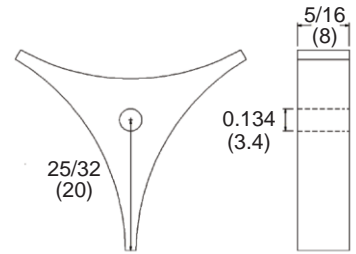

Part number 10008547. Terminal, straight, ceramic, maximum 432°F (220°C).

Part number 10008548. Terminal, right-angle, ceramic, maximum 432°F (220°C).

Insulator, ceramic to support electrode rods

Length A		ID		OD		Part No.
Inches	mm	Inches	mm	Inches	mm	
3"	76	0.130"	3.3	9/16"	14	12130
3"	76	0.140"	3.6	7/16"	11	20255

Insulator, ceramic, 1/2" long used to support 1/8" diameter rod inside pipe.

Pipe Size	Part No.
1/2 inch Sch 80	14462-1
3/4 inch Sch 40	14463
3/4 inch Sch 80	14463-1
1 inch Sch 80	14464-1

Part number 20403. Insulator, ceramic, used to support 1/8" diameter rod inside pipe diameter minimum of 1.625".