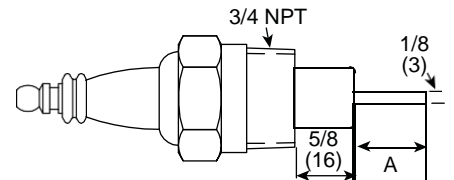

\* Terminal is not removable

3/4" flamerod.

Length A		Part No.
Inches	mm	
6"	152	14265-1
12"	304	14265-2
18"	457	14265-3

3/4" igniter or flamerod.

Length A		Part No.
Inches	mm	
2-3/8"	60	12392-4
6"	152	12392
12"	304	12392-3
26"	660	12392-1
54"	1371	12392-2