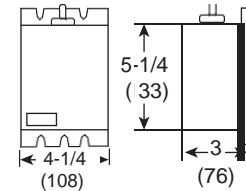

บริษัท เอดีดี เฟอร์เนส จำกัด

ADD FURNACE CO.,LTD.

44 ซอยบรมราชชนนี 70 ถนนบรมราชชนนี แขวงศาลาธรรมสพน์ เขตทวีวัฒนา กรุงเทพฯ 10170

โทร: 02-888-3472 โทร: ออกแบบ:08-08-170-170 แฟกซ์: 02-888-3258

https://www.add-furnace.com E-mail: sales@add-furnace.com

Bulletin 832

6/24/2011

Eclipse Flame Safety & Ignition Components

Ignition transformer with 20 mA secondary current. Single phase.

Part No.	Primary Voltage and Frequency	Secondary Voltage
12178	120 VAC / 60 Hz	6000 VAC
15171	240 VAC / 60 Hz	6000 VAC
20683	120 VAC / 50 Hz	6000 VAC
20684	220 VAC / 50 Hz	6000 VAC
20923	110 VAC / 50 Hz	5000 VAC

NOTE: For more ignition transformers see Data 841.

Part number 13551. Honeywell Q-624A-1014 solid state half wave spark generator. Primary: 120 VAC, 66VA secondary; 10,000 VAC.

Part number 32756-50FT and 32756-100FT. High temperature ignition wire for maximum of 480°F (250°C).

Part number 35443-50Ft and 35443-100Ft. GTO-15 ignition cable for maximum ambient temperature of 220°F (105°C).

Part number 13564-4PC. Rajah 90° fitting with plastic insulator, connects to ignition cable. Snaps onto igniter or flamerod.

Part number 15996. Terminal, Rajah, straight fitting with half insulation over portion that connects to ignition cable. Snaps onto igniter or flamerod.