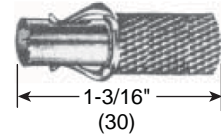

Part number 35443-50Ft and 35443-100Ft. GTO-15 ignition cable for maximum ambient temperature of 220°F (105°C).

Part number 13564-4PC. Rajah 90° fitting with plastic insulator, connects to ignition cable. Snaps onto igniter or flamerod.

Part number 15996. Terminal, Rajah, straight fitting with half insulation over portion that connects to ignition cable. Snaps onto igniter or flamerod.

Part number 14202. Terminal, Rajah, straight, maximum 225°F (107°C), use with 14202-1 boot.