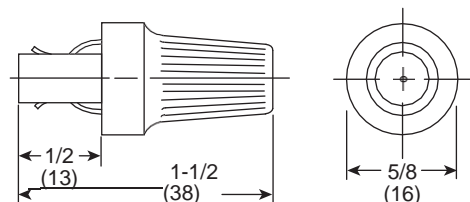

Part number 15996. Terminal, Rajah, straight fitting with half insulation over portion that connects to ignition cable. Snaps onto igniter or flamerod.