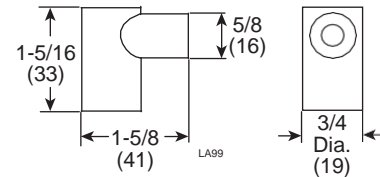

Part number 13551. Honeywell Q-624A-1014 solid state half wave spark generator. Primary: 120 VAC, 66VA secondary; 10,000 VAC.

Part number 32756-50FT and 32756-100FT. High temperature ignition wire for maximum of 480°F (250°C).

Part number 35443-50Ft and 35443-100Ft. GTO-15 ignition cable for maximum ambient temperature of 220°F (105°C).

Part number 13564-4PC. Rajah 90° fitting with plastic insulator, connects to ignition cable. Snaps onto igniter or flamerod.