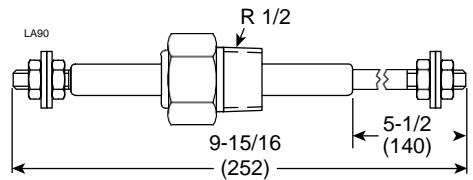

Part number 15908. 1/2" Feed-thru insulator; 9-15/16" lg. for 6-5/8" thick wall insulation.