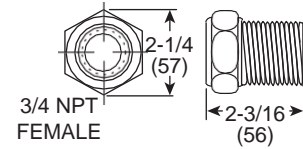

Part number 103401. Swivel adapter to position a flamerod in the flame.