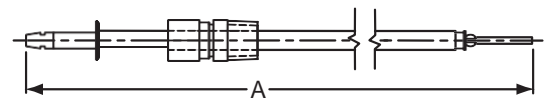

1/4" adjustable flamerod

Length A		Part No.
Inches	mm	
10-1/4"	260	100602-1
16-1/4"	413	100602-2
19-1/4"	489	100602-3
22-1/4"	565	100602-4
25-1/4"	641	100602-5
28-1/4"	717	100602-6
31-1/4"	794	100602-7
34-1/4"	870	100602-8
12.4"	315	100602-9
21-1/4"	540	100602-10
17-1/4"	438	100602-11
29-1/4"	743	100602-12
50-3/4"	1289	100602-13
45.91"	1166	100602-14
59"	1499	100602-15
24"	610	100621
43-1/2"	1105	100629