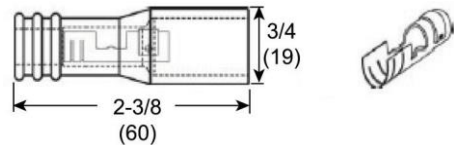

Part number 15996. Terminal, Rajah, straight fitting with half insulation over portion that connects to ignition cable. Snaps onto igniter or flamerod.

Part number 14202. Terminal, Rajah, straight, maximum 225°F (107°C), use with 14202-1 boot.

Part number 14202-1. Terminal Boot, straight, rubber, for use with 14202 terminal.

Part number 14204. Terminal, Rajah, right-angle, maximum 225°F (107°C), use with 14204-1 boot.

Part number 14204-1. Terminal Boot, right-angle, rubber, used with 14204 terminal.

Part number 10008547. Terminal, straight, ceramic, maximum 432°F (220°C).

Part number 10008548. Terminal, right-angle, ceramic, maximum 432°F (220°C).

Insulator, ceramic to support electrode rods

Length A		ID		OD		Part No.
Inches	mm	Inches	mm	Inches	mm	
3"	76	0.130"	3.3	9/16"	14	12130
3"	76	0.140"	3.6	7/16"	11	20255

Insulator, ceramic, 1/2" long used to support 1/8" diameter rod inside pipe.

Pipe Size	Part No.
1/2 inch Sch 80	14462-1
3/4 inch Sch 40	14463
3/4 inch Sch 80	14463-1
1 inch Sch 80	14464-1

Part number 20403. Insulator, ceramic, used to support 1/8" diameter rod inside pipe diameter minimum of 1.625".