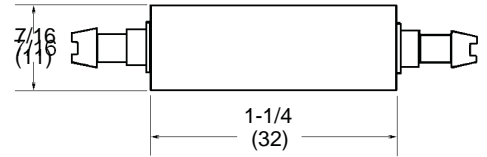

Part number 16219. Flame lead insulator with ignition studs.