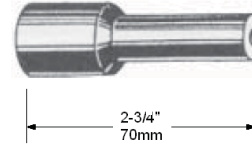

Part number 14202-1. Terminal Boot, straight, rubber, for use with 14202 terminal.