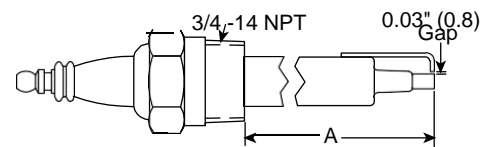

3/4" self grounding igniters with stainless steel sleeve.

Length A		Part No.
Inches	mm	
4-1/4"	107	13499
6"	152	13499-1
9"	228	13499-2