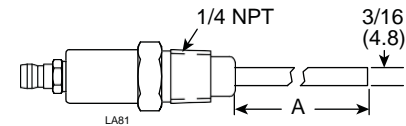

Length A		Part No.
Inches	mm	
1-5/8"	41	13093-5
1-13/16"	46	13093-4
3"	76	13093-3
3-3/4"	95	13093-6
5-3/4"	146	13093
11-3/4"	298	13093-1
17-3/4"	451	13093-2

1/4" adjustable flamerod

Length A		Part No.
Inches	mm	
10-1/4"	260	100602-1
16-1/4"	413	100602-2
19-1/4"	489	100602-3
22-1/4"	565	100602-4
25-1/4"	641	100602-5
28-1/4"	717	100602-6
31-1/4"	794	100602-7
34-1/4"	870	100602-8
12.4"	315	100602-9
21-1/4"	540	100602-10
17-1/4"	438	100602-11
29-1/4"	743	100602-12
50-3/4"	1289	100602-13
45.91"	1166	100602-14
59"	1499	100602-15
24"	610	100621
43-1/2"	1105	100629