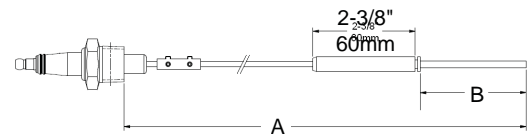

1/2" adjustable igniter or flamerod.

Length A		Length B		Part No.
Inches	mm	Inches	mm	
1"	25	5/8" to 4-1/4"	16 to 108	18193-1
2"	51	3-3/16" to 5-7/16"	81 to 138	20212
3"	76	2-5/8" to 6-1/4"	67 to 159	18193

1/2 NPT

1/2" adjustable igniter or flamerod.

Length A		L1		L2		Part No.
Inches	mm	Inches	mm	Inches	mm	
11.4"	289	9.03"	229	8.06"	204	13837
19.12"	485	16.74"	425	15.79"	401	13581

1/2" igniter or flamerod.

Length A		Length B		Part No.
Inches	mm	Inches	mm	
13-3/4"	349	4-3/4"	120	100050-1
15-7/8"	403	4-3/4"	120	100050-7
16-3/4"	425	4-3/4"	120	100050-2
18-15/16"	481	4-3/4"	120	100050-9
19-3/4"	501	4-3/4"	120	100050-3
21-1/16"	535	4-3/4"	120	100050-5
21-3/4"	552	4-3/4"	120	100050-13
21-15/16"	558	4-3/4"	120	100050-6
22-11/16"	577	4-3/4"	120	100050-11
24-1/16"	611	4-3/4"	120	100050-4
24-1/2"	622	4-3/4"	120	100050-14
24-11/16"	627	1"	25	100670-7
24-15/16"	634	4-3/4"	120	100050-12
25-3/16"	639	1"	25	100670-13
26"	660	4-3/4"	120	100050-10
26-11/16"	678	1"	25	100670-9
26-3/4"	680	4-3/4"	120	100050-8
27-7/16"	697	1"	25	100670-2
27-5/16"	702	4-3/4"	120	100050-15
27-15/16"	710	1"	25	100670-3
30-9/16"	777	1"	25	100670-8
31-3/8"	797	1"	25	100670-12
32-5/8"	828	1"	25	100670-10
32-15/16"	837	1"	25	100670-14
33-3/8"	847	1"	25	100670-1
33-7/8"	860	1"	25	100670-4
38-1/2"	978	1"	25	100670-11
39-1/4"	997	1"	25	100670-5
39-3/4"	1010	1"	25	100670-6