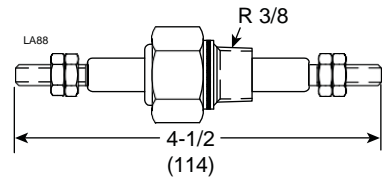

Part number 14320. 3/8" Feed-thru insulator; 4-1/2" lg.