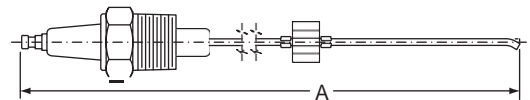

3/4" Igniter.

Length A		Part No.
Inches	mm	
24.33"	618	100216-1
28-1/8"	714	100224-1