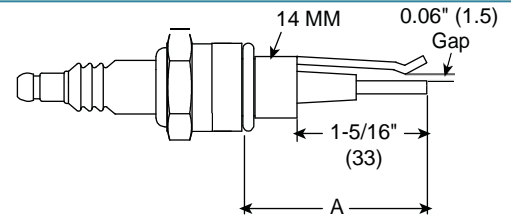

1/2" self grounding igniters.

Length A		Gap	Part No.
Inches	mm		
1.72	43	0.090	10089
2.21	56	0.125	11576
4-1/8"	104	0.125	12568
4.550"	115	0.125	17396
5-1/8"	130	0.063	17652

14mm self grounding igniters.

Length A		Gap		Part No.
Inches	mm	Inches	mm	
1"	25	.07"	1.7	17071
1-1/2"	38	.10"	2.5	16927
1-3/4"	45	.10"	2.5	10002322

14mm self grounding igniter.

Length A		Gap		Part No.
Inches	mm	Inches	mm	
1-5/16"	29.5	0.06"	1.5	13047
1-5/16"	29.5	0.06"	1.5	13047-2*
1-5/8"	41.5	0.06"	1.5	13047-1
2-3/4"	70	0.06"	1.5	10019728
4"	101	0.06"	1.5	23045
4.33"	110	0.06"	1.5	10014597