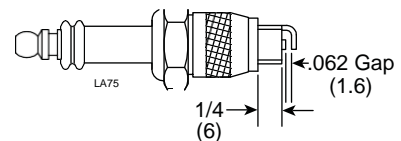

Part number 16160. 10mm self grounding igniter.