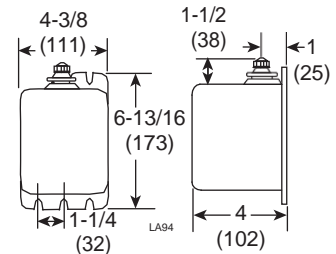

บริษัท เอดีดี เฟอร์เนส จำกัด

ADD FURNACE CO.,LTD.

44 ซอยบรมราชชนนี 70 ถนนบรมราชชนนี แขวงศาลาธรรมสพน์ เขตทวีวัฒนา กรุงเทพฯ 10170

โทร: 02-888-3472 โทร: ออกแบบ:08-08-170-170 แฟกซ์: 02-888-3258

https://www.add-furnace.com E-mail: sales@add-furnace.com

Bulletin 832

6/24/2011

Eclipse Flame Safety & Ignition Components

Ignition transformer with 20 mA secondary current. Single phase.

Part No.	Primary Voltage and Frequency	Secondary Voltage
12178	120 VAC / 60 Hz	6000 VAC
15171	240 VAC / 60 Hz	6000 VAC
20683	120 VAC / 50 Hz	6000 VAC
20684	220 VAC / 50 Hz	6000 VAC
20923	110 VAC / 50 Hz	5000 VAC

NOTE: For more ignition transformers see Data 841.

Part number 13551. Honeywell Q-624A-1014 solid state half wave spark generator. Primary: 120 VAC, 66VA secondary; 10,000 VAC.

Part number 32756-50FT and 32756-100FT. High temperature ignition wire for maximum of 480°F (250°C).

Part number 35443-50Ft and 35443-100Ft. GTO-15 ignition cable for maximum ambient temperature of 220°F (105°C).

Part number 13564-4PC. Rajah 90° fitting with plastic insulator, connects to ignition cable. Snaps onto igniter or flamerod.

Part number 15996. Terminal, Rajah, straight fitting with half insulation over portion that connects to ignition cable. Snaps onto igniter or flamerod.