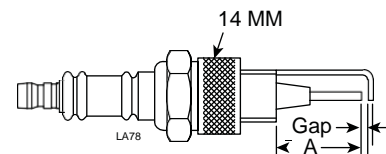

14mm self grounding igniters.

Length A		Gap		Part No.
Inches	mm	Inches	mm	
1"	25	.07"	1.7	17071
1-1/2"	38	.10"	2.5	16927
1-3/4"	45	.10"	2.5	10002322