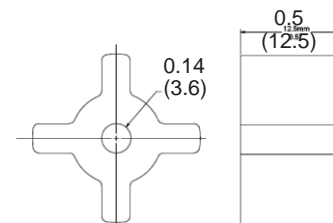

Part number 10008547. Terminal, straight, ceramic, maximum 432°F (220°C).

Part number 10008548. Terminal, right-angle, ceramic, maximum 432°F (220°C).

Insulator, ceramic to support electrode rods

Length A		ID		OD		Part No.
Inches	mm	Inches	mm	Inches	mm	
3"	76	0.130"	3.3	9/16"	14	12130
3"	76	0.140"	3.6	7/16"	11	20255

Insulator, ceramic, 1/2" long used to support 1/8" diameter rod inside pipe.

Pipe Size	Part No.
1/2 inch Sch 80	14462-1
3/4 inch Sch 40	14463
3/4 inch Sch 80	14463-1
1 inch Sch 80	14464-1

Part number 20403. Insulator, ceramic, used to support 1/8" diameter rod inside pipe diameter minimum of 1.625".