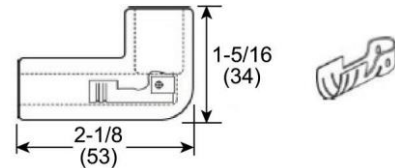

Part number 14202-1. Terminal Boot, straight, rubber, for use with 14202 terminal.

Part number 14204. Terminal, Rajah, right-angle, maximum 225°F (107°C), use with 14204-1 boot.

Part number 14204-1. Terminal Boot, right-angle, rubber, used with 14204 terminal.

Part number 10008547. Terminal, straight, ceramic, maximum 432°F (220°C).

Part number 10008548. Terminal, right-angle, ceramic, maximum 432°F (220°C).

Insulator, ceramic to support electrode rods

Length A		ID		OD		Part No.
Inches	mm	Inches	mm	Inches	mm	
3"	76	0.130"	3.3	9/16"	14	12130
3"	76	0.140"	3.6	7/16"	11	20255