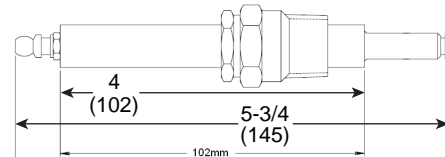

Part number 10034074. 1/2" adjustable igniter.