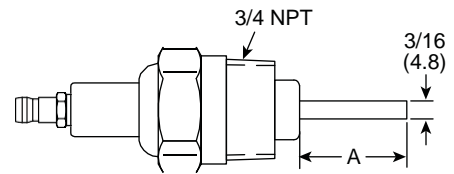

3/4" flamerod.

Length A		Part No.
Inches	mm	
6"	152	14265-1
12"	304	14265-2
18"	457	14265-3