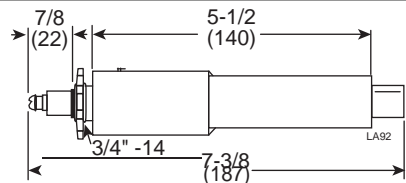

Part number 109345. Feed thru insulator 3/4-14 pipe thds.; 7-3/8" lg. for 5" thick insulation; ignition studs both ends.