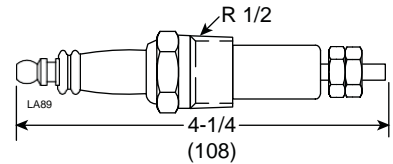

Part number 14319. 1/2" Feed-thru insulator; 4-1/4" lg.