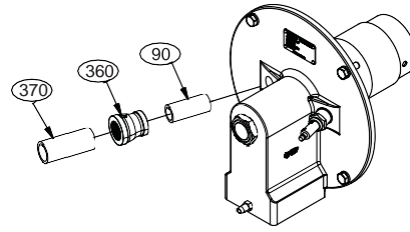

ECLIPSE

1/2" UV SCANNER OPTION

3/4" UV SCANNER OPTION

EXTENDED 3/4" UV SCANNER OPTION

EXTENDED 1" UV SCANNER OPTION

Ref	Part Number	Description
80	23045	Spark Plug
90	18727	UV Scanner Adapter (Extended)
90	18720	UV Scanner Adapter
100	13225	Peepsight
110	13445	Pressure Tap
120	7038-1	Nozzle, Cast Iron
120	7128-1	Nozzle, Stainless Steel
130	15885	Set Screw M6 x 10
130	10024356	Stainless Set Screw M6 x10
140	14778	O-ring
150	14188-3	Orifice Plate, Natural Gas, 29.0 mm
150	14188-19	Orifice Plate, Propane, 22.5 mm
150	14188-19	Orifice Plate, Butane, 22.5 mm
180	10039-1	Orifice Plate, Air, 90.0 mm
210	10025753	Down Fired Block and Holder HV
210	10025754	Down Fired Block and Holder MV
210	10046045	Block and Holder, HV
210	10046020	Block and Holder, MV
210	108721	Combustor, Alloy, HV
210	108721-1	Combustor Alloy, MV
230	10027	Gasket, Mounting
260	10001	Screw FH M8 x 16mm
270	15890	Block and Holder M10 lock washer
280	15889	Block and Holder M10 nut
290	10025704	Gasket Down Firing Block to Chamber
290	15242	Gasket Block and Holder to Chamber
360	19307	UV Scanner Coupling 3/4" NPT
360	112REB	UV Scanner Coupling 1" NPT