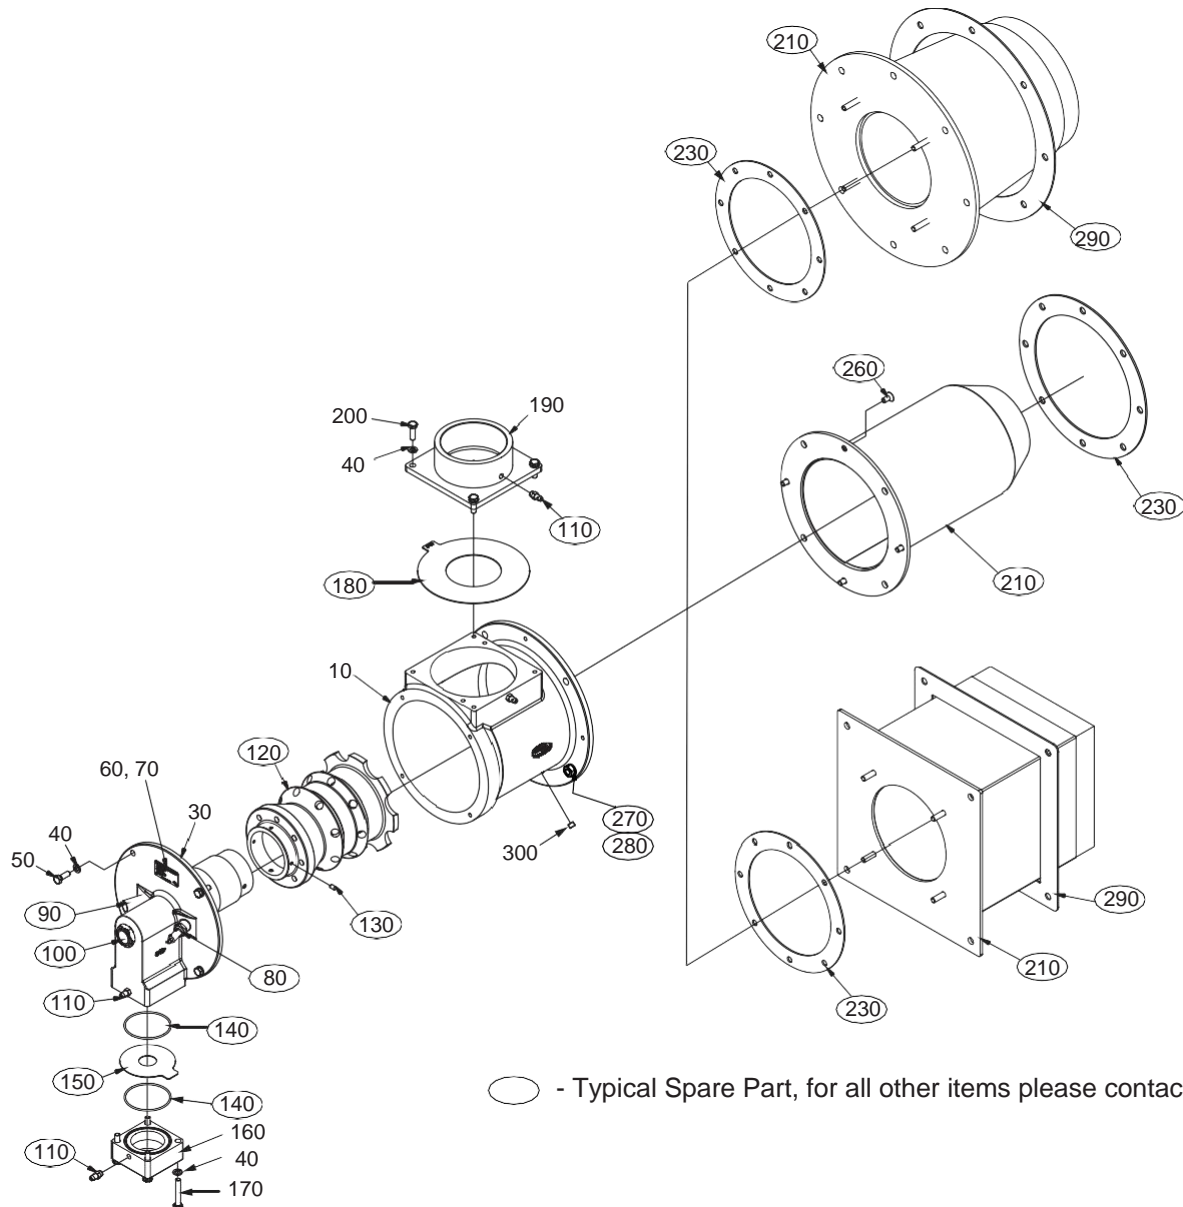

บริษัท เอดีดี เฟอร์เนส จำกัด

ADD FURNACE CO.,LTD.

44 ซอยบรมราชชนนี 70 ถนนบรมราชชนนี แขวงศาลาธรรมสพน์ เขตทวีวัฒนา กรุงเทพฯ 10170

โทร: 02-888-3472 โทร: ออกแบบ:08-08-170-170 แฟกซ์: 02-888-3258

https://www.add-furnace.com E-mail: sales@add-furnace.com

Eclipse ThermJet Burners

Model TJ0300

Spare Parts List Edition 5.16

Version 2

elster
Thermal Solutions