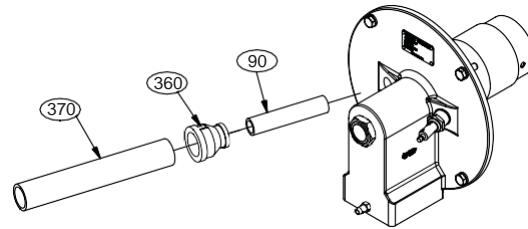

ECLIPSE

1/2" UV SCANNER OPTION

3/4" UV SCANNER OPTION

EXTENDED 3/4" UV SCANNER OPTION

EXTENDED 1" UV SCANNER OPTION

Ref	Part Number	Description
80	23045	Spark Plug
90	18727	UV Scanner Adapter (Extended)
90	18720	UV Scanner Adapter
100	13225	Peepsight
110	13445	Pressure Tap
120	7038-1	Nozzle, Cast Iron
120	7128-1	Nozzle, Stainless Steel
130	15885	Set Screw M6 x 10
130	10024356	Stainless Set Screw M6 x10
140	14778	O-ring
150	14188-3	Orifice Plate, Natural Gas, 29.0 mm
150	14188-19	Orifice Plate, Propane, 22.5 mm
150	14188-19	Orifice Plate, Butane, 22.5 mm
180	10039-1	Orifice Plate, Air, 90.0 mm
210	10025753	Down Fired Block and Holder HV
210	10025754	Down Fired Block and Holder MV
210	10046045	Block and Holder, HV
210	10046020	Block and Holder, MV
210	108721	Combustor, Alloy, HV
210	108721-1	Combustor Alloy, MV
230	10027	Gasket, Mounting
260	10001	Screw FH M8 x 16mm
270	15890	Block and Holder M10 lock washer
280	15889	Block and Holder M10 nut
290	10025704	Gasket Down Firing Block to Chamber
290	15242	Gasket Block and Holder to Chamber
360	19307	UV Scanner Coupling 3/4" NPT
360	112REB	UV Scanner Coupling 1" NPT

Ref	Part Number	Description
370	18742	UV Scanner Adapter 3/4" NPT
370	20466	UV Scanner Adapter 3/4" NPT Extended
370	19546	UV Scanner Adapter 1" NPT

Note: If replacing the flame tube or combustion block (210), it is also recommended to replace the nozzle (120) at the same time.