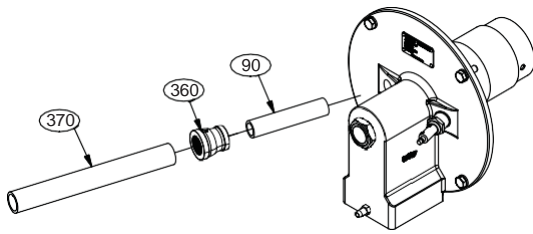

ECLIPSE

1/2" UV SCANNER OPTION

3/4" UV SCANNER OPTION

EXTENDED 3/4" UV SCANNER OPTION

EXTENDED 1" UV SCANNER OPTION

Ref	Part Number	Description
80	23045	Spark Plug
90	18727	UV Scanner Adapter (Extended)
90	18720	UV Scanner Adapter
100	13225	Peepsight
110	13445	Pressure Tap
120	7038-1	Nozzle, Cast Iron
120	7128-1	Nozzle, Stainless Steel
130	15885	Set Screw M6 x 10
130	10024356	Stainless Set Screw M6 x10
140	14778	O-ring
150	14188-3	Orifice Plate, Natural Gas, 29.0 mm
150	14188-19	Orifice Plate, Propane, 22.5 mm
150	14188-19	Orifice Plate, Butane, 22.5 mm
180	10039-1	Orifice Plate, Air, 90.0 mm
210	10025753	Down Fired Block and Holder HV
210	10025754	Down Fired Block and Holder MV
210	10046045	Block and Holder, HV
210	10046020	Block and Holder, MV
210	108721	Combustor, Alloy, HV
210	108721-1	Combustor Alloy, MV
230	10027	Gasket, Mounting
260	10001	Screw FH M8 x 16mm
270	15890	Block and Holder M10 lock washer
280	15889	Block and Holder M10 nut
290	10025704	Gasket Down Firing Block to Chamber
290	15242	Gasket Block and Holder to Chamber
360	19307	UV Scanner Coupling 3/4" NPT
360	112REB	UV Scanner Coupling 1" NPT