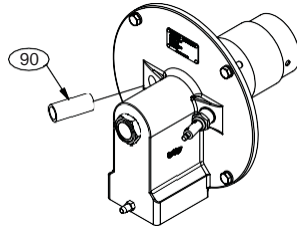

ECLIPSE

1/2" UV SCANNER OPTION

3/4" UV SCANNER OPTION

EXTENDED 3/4" UV SCANNER OPTION

EXTENDED 1" UV SCANNER OPTION

Ref	Part Number	Description
80	23045	Spark Plug
90	18727	UV Scanner Adapter (Extended)
90	18720	UV Scanner Adapter
100	13225	Peepsight
110	13445	Pressure Tap
120	7038-1	Nozzle, Cast Iron
120	7128-1	Nozzle, Stainless Steel
130	15885	Set Screw M6 x 10
130	10024356	Stainless Set Screw M6 x10
140	14778	O-ring
150	14188-3	Orifice Plate, Natural Gas, 29.0 mm
150	14188-19	Orifice Plate, Propane, 22.5 mm
150	14188-19	Orifice Plate, Butane, 22.5 mm
180	10039-1	Orifice Plate, Air, 90.0 mm
210	10025753	Down Fired Block and Holder HV
210	10025754	Down Fired Block and Holder MV
210	10046045	Block and Holder, HV
210	10046020	Block and Holder, MV
210	108721	Combustor, Alloy, HV
210	108721-1	Combustor Alloy, MV
230	10027	Gasket, Mounting
260	10001	Screw FH M8 x 16mm
270	15890	Block and Holder M10 lock washer
280	15889	Block and Holder M10 nut
290	10025704	Gasket Down Firing Block to Chamber
290	15242	Gasket Block and Holder to Chamber
360	19307	UV Scanner Coupling 3/4" NPT
360	112REB	UV Scanner Coupling 1" NPT