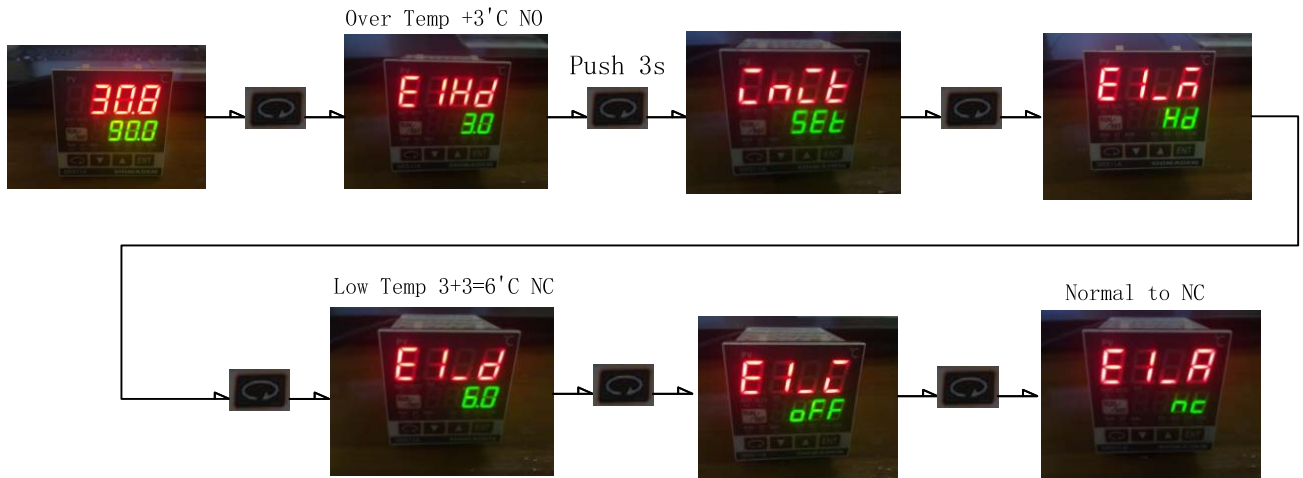

How to Set Shimaden SRS Back Top PV

How to Set Shimaden SRS RUN/RST (Use Programmer Mode)

How to Disable Shimaden SRS RUN/RST (Power On Auto Run With General Mode)

How to Set Shimaden SRS EV1 or EV2

How to Set Shimaden SRS Input Type