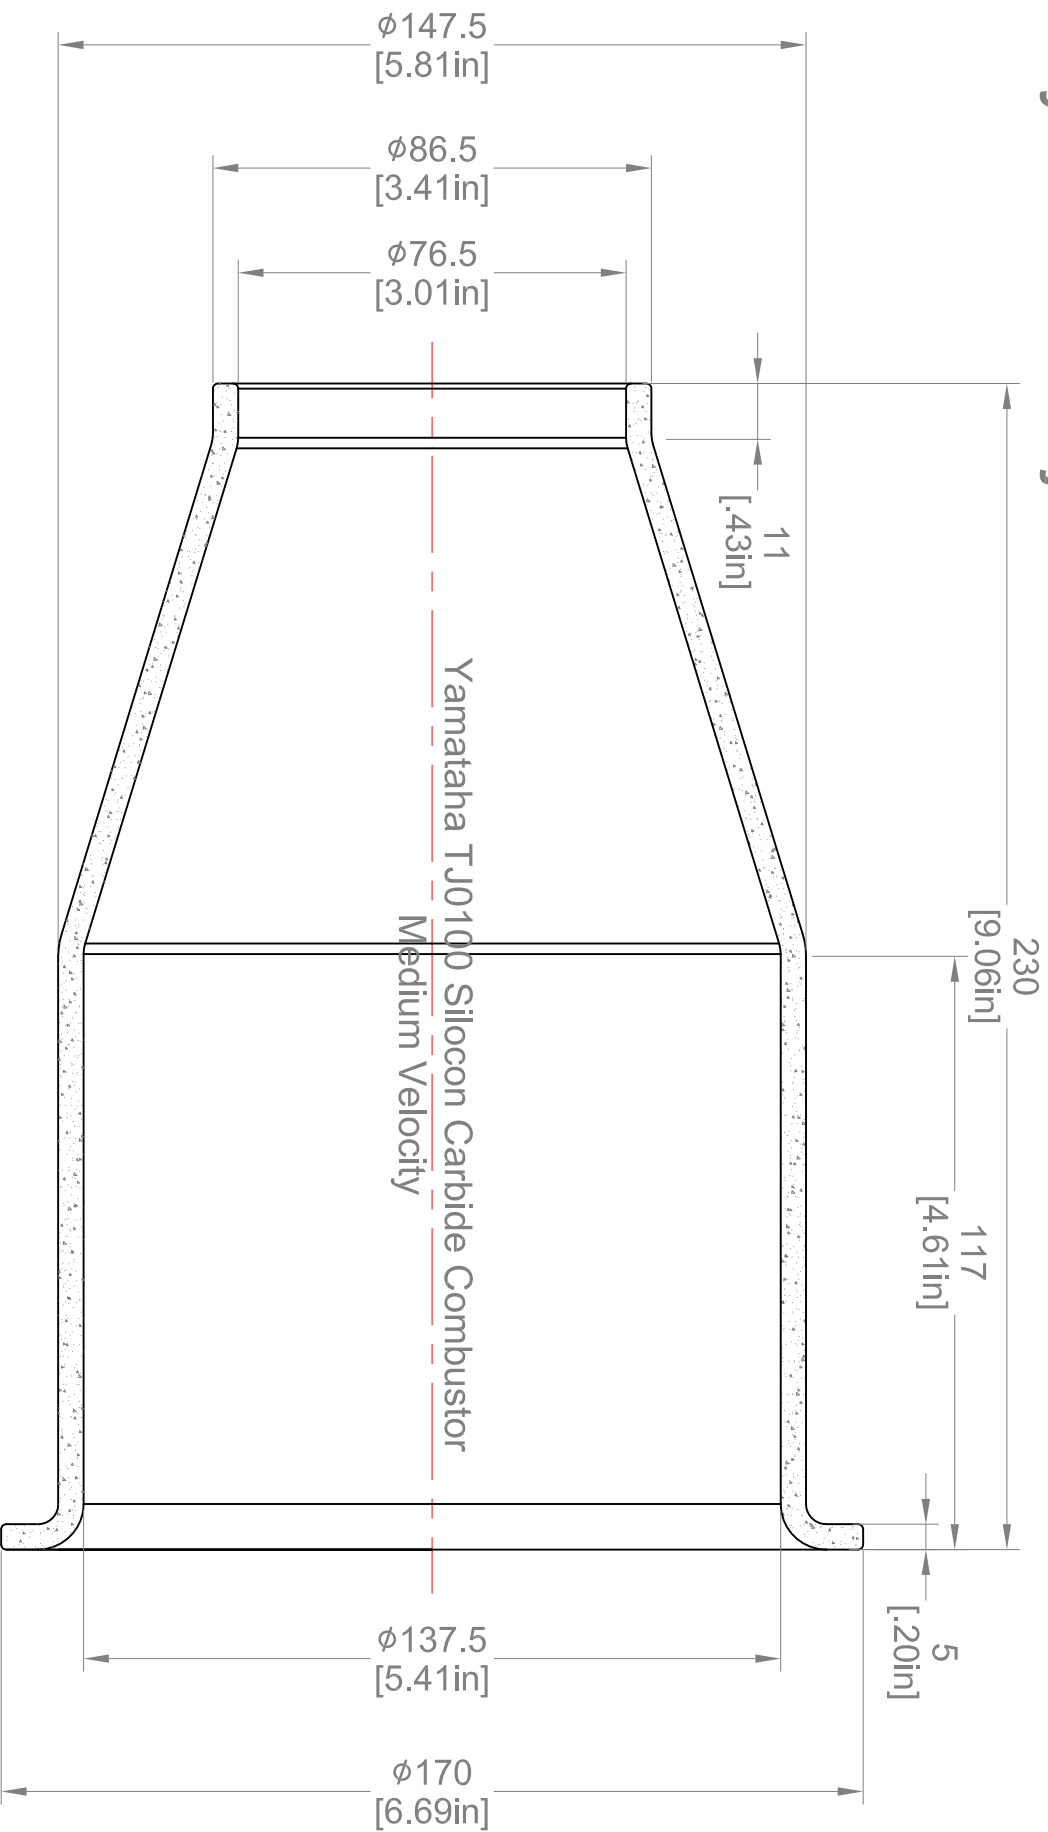

# Yamataha TJ0100 17181 Combustor SiC MV

## yamataha-tj0100-17181-combustor-sic-mv.html

RevNo Revision note Date Signature Checked

Itemref	Quantity	Title/Name, designation, material, dimension etc			Article No./Reference
Designed by	Checked by	Approved by - date	File name	TITLE	
XXX	XXX	XXX - 00/00/00	yamataha TJ0100	17181 Combustor SiC MV	