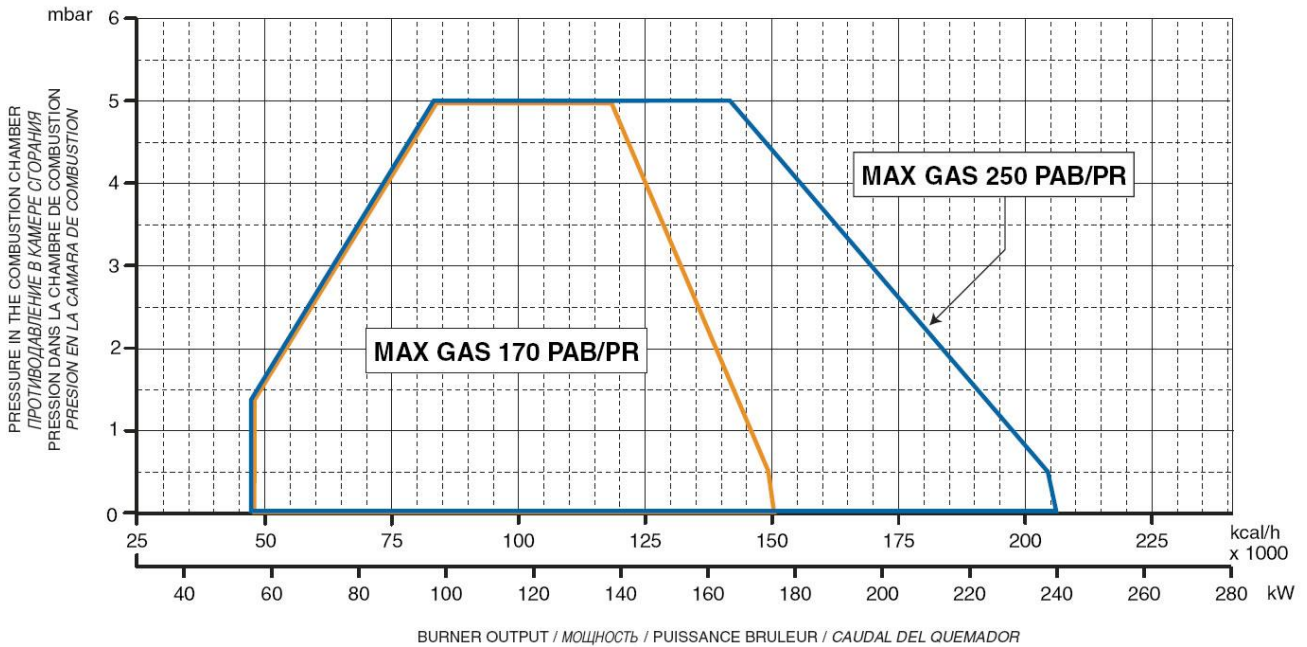

Ecoflam burner max gas

บริษัท เอบีพี เฟอร์เนส จำกัด
ABB FURNACE CO., LTD

โทร:02-888-3472 ฝ่ายขาย:08-08-170-170 แฟกซ์:02-888-3258

44 ซ.บรมราชชนนี 70 ถ.บรมราชชนนี ศาลาธรรมสพน์ ทวีวัฒนา กทม. 10170

<http://www.abb-furnace.com> E-mail: sales@abb-furnace.com