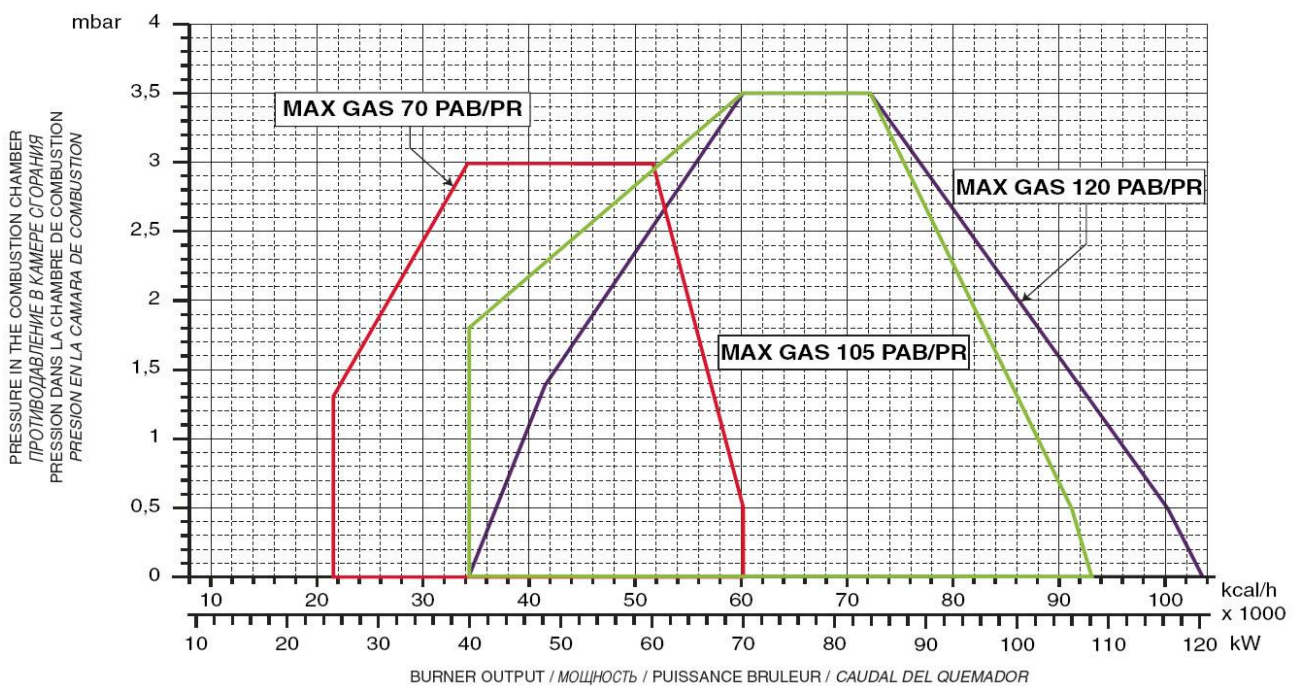

Ecoflam burner max gas

- High temperature version for industrial application, ovens, dryers and special installations.
- Continuous ventilation on request.

บริษัท เอบี เฟอเรนส จำกัด
ABB FURNACE CO., LTD

โทร:02-888-3472 ฝ่ายขาย:08-08-170-170 แฟกซ์:02-888-3258

44 ซ.บรมราชชนนี 70 ถ.บรมราชชนนี ศาลาธรรมสพน์ ทวีวัฒนา กทม. 10170

<http://www.abb-furnace.com> E-mail: sales@abb-furnace.com